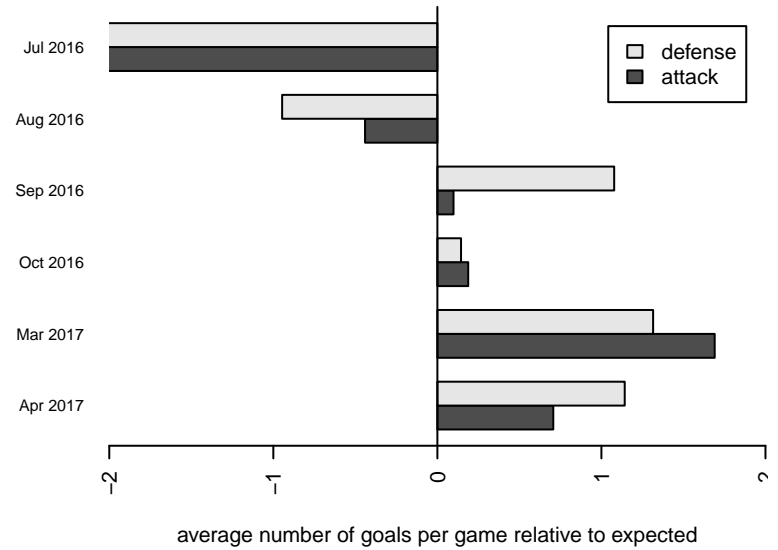

Performance relative to 13 month average