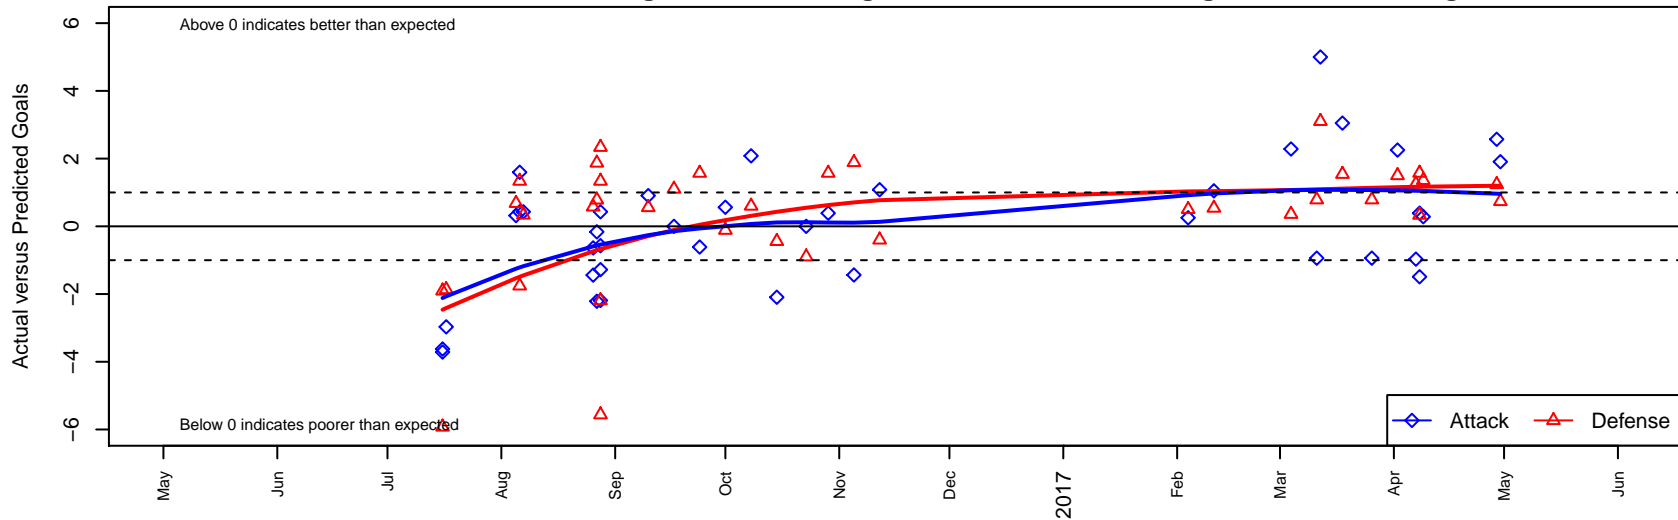

# Impact FC Black B04

Cascade SC  
 Renton, WA  
 B04 total strength=854  
 attack=1.53 defense=0.95  
 fall league = PSPL Classic 2 Blue U13  
 spr league = Spr PSPL Classic 2 Blue U13

alt names used:  
 Csc impact04 black  
 Csc impact04 black  
 Impact 04 black  
 Cascade Impact 04 FC  
 Cascade Impact FC  
 CSC Impact04black  
 CSC IMPACT 04 BLACK (WA)

**Impact FC Black B04**  
 Dots are actual minus expected GF (blue circles) and GA (red triangles).  
 Blue line is smoothed change in attack strength. Red is smoothed change in defense strength.

**attack and defense variance (black dot)  
relative to other teams  
and top 10 in region**