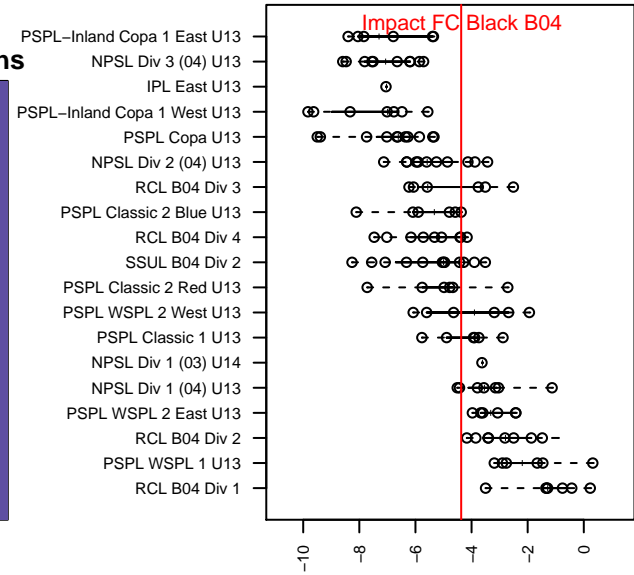

**attack and defense rating
relative to others at age
and all opponents in last 13 months**